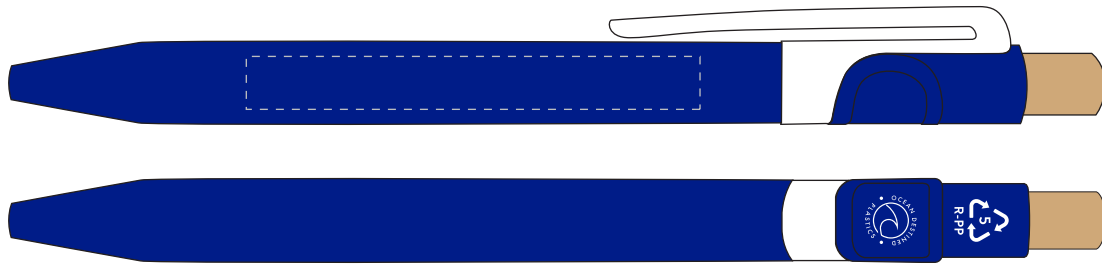

Your Ref:	Quantity:	Product Code: TPC000119
Our Ref:	Version: 1	Product Colour: BLUE

PRINTING CONCERNS:

PRODUCT INFO:

We stock this item in the following colours

PANTONE REFERENCE(S)

- Colour 1
- Colour 1
- Colour 1
- Colour 1

ARTWORK SCALE 100%

ARTWORK SCALE 100%
Max print area: 60mm x 7mm

Product Image for visualisation
- colours may vary

The dashed line is to demonstrate print area and will not appear on your printed item

PLEASE NOTE: